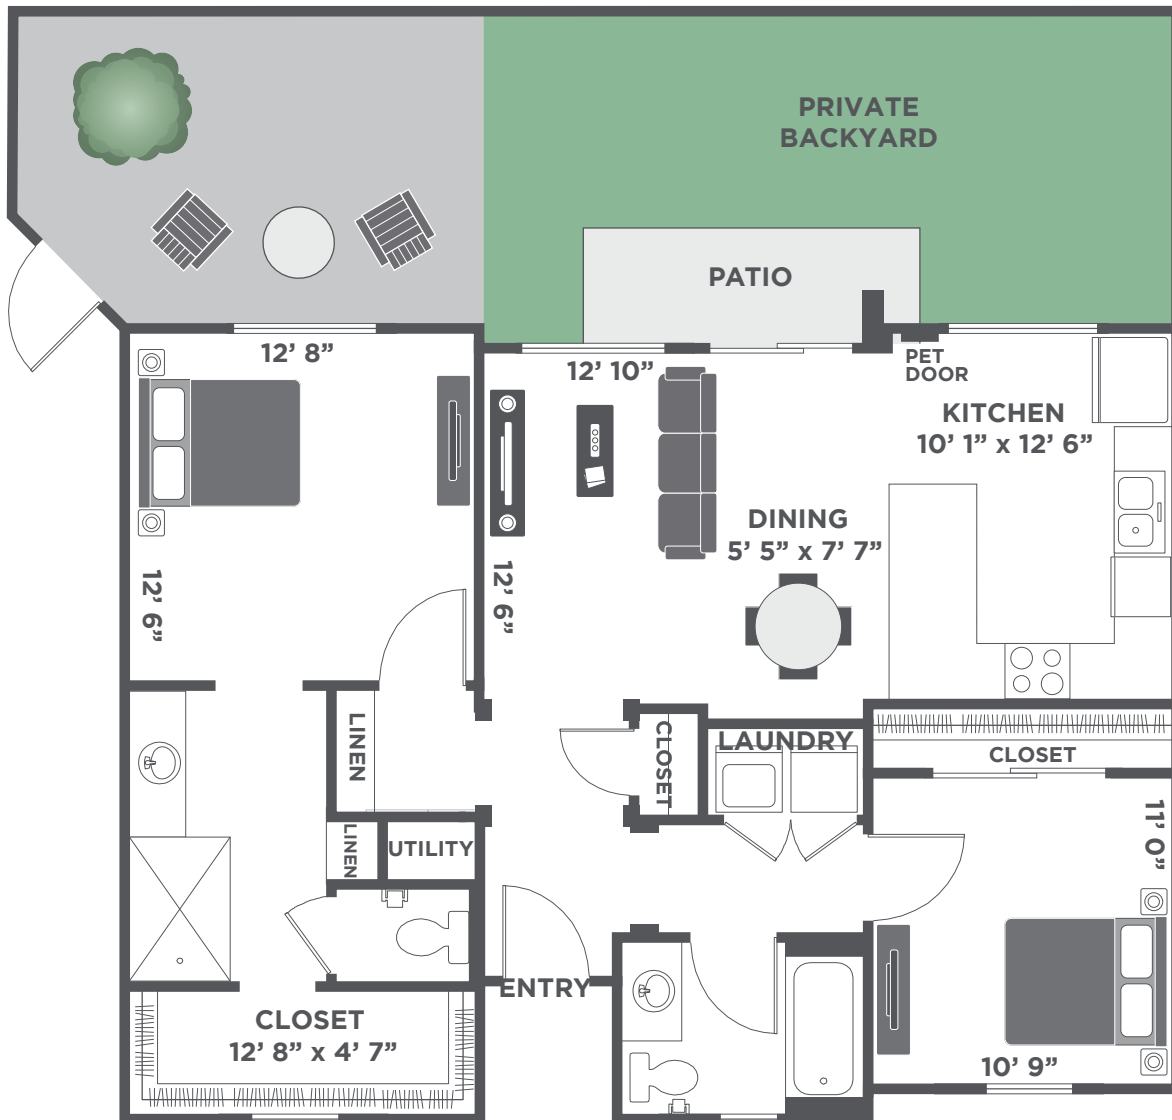

Sunset

2 BEDS | 2 BATHS | 1,022 SQ. FT.*

*Measurements are approximate and actual square footage may vary.