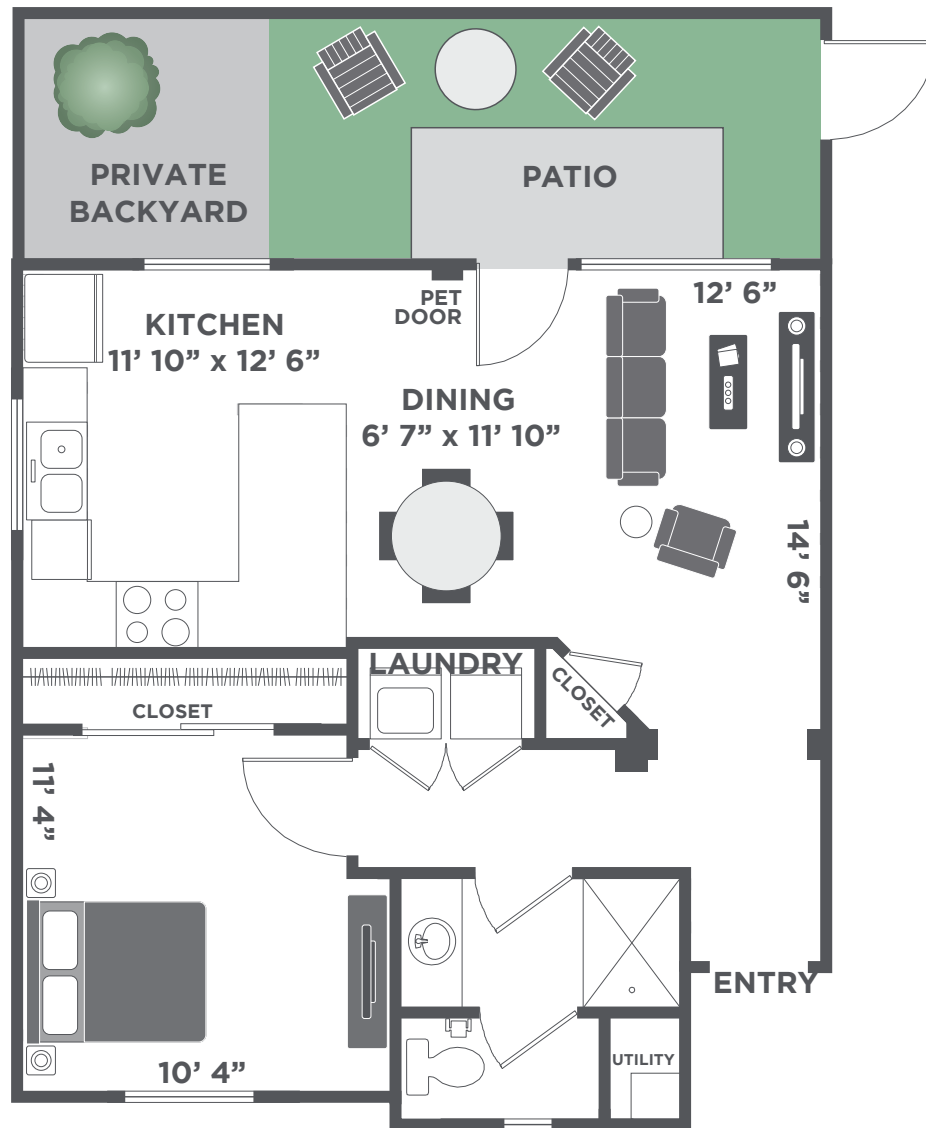

Seaside

1 BED | 1 BATH | 668 SQ. FT.*

*Measurements are approximate and actual square footage may vary.