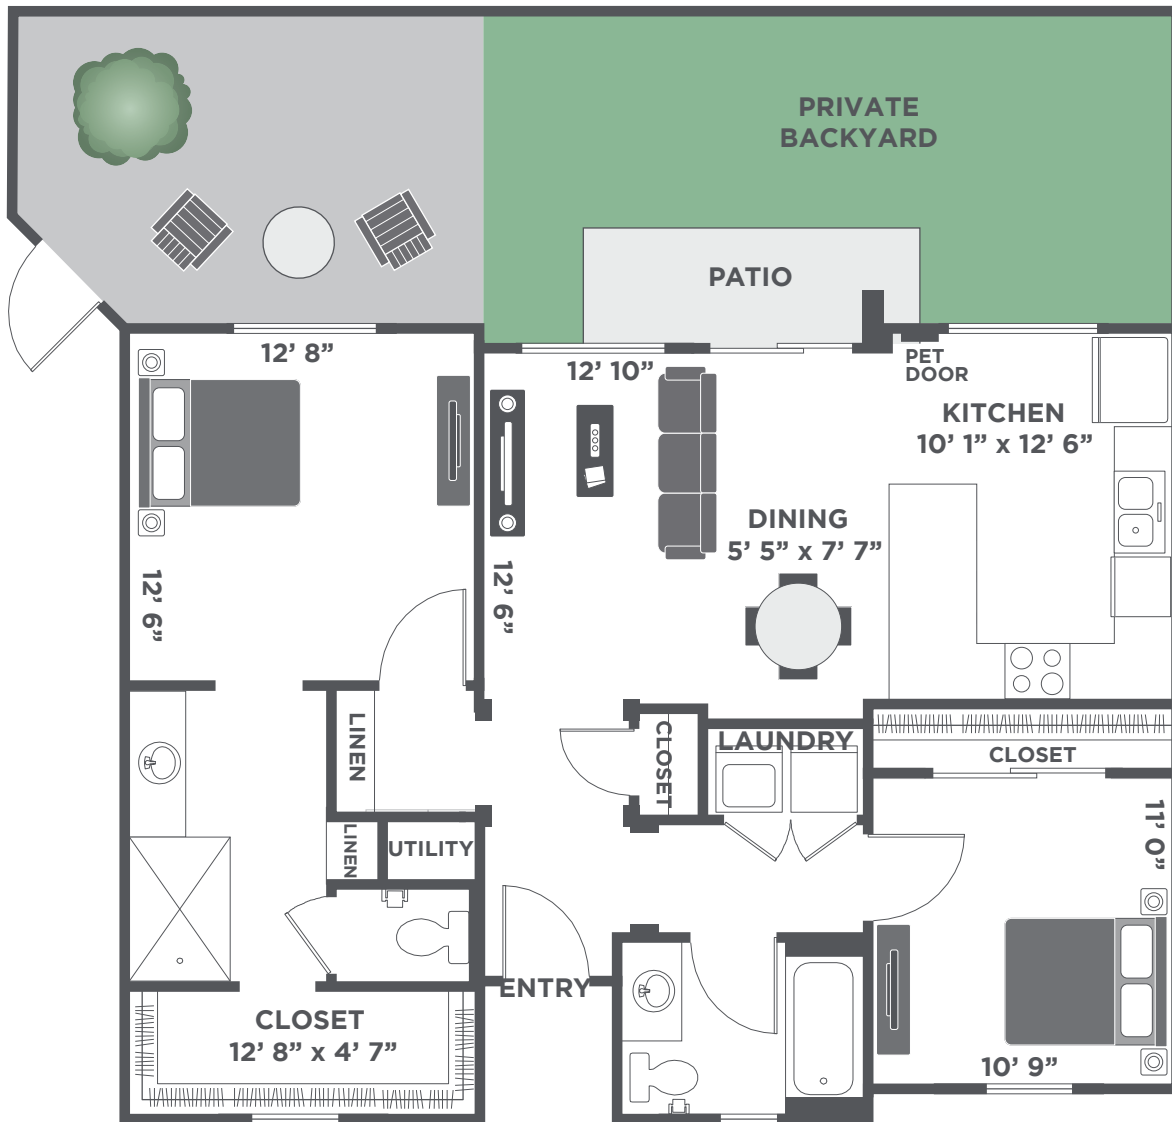

Sunset

2 BEDS | 2 BATHS | 1,022 SQ. FT.*

*Measurements are approximate and actual square footage may vary.