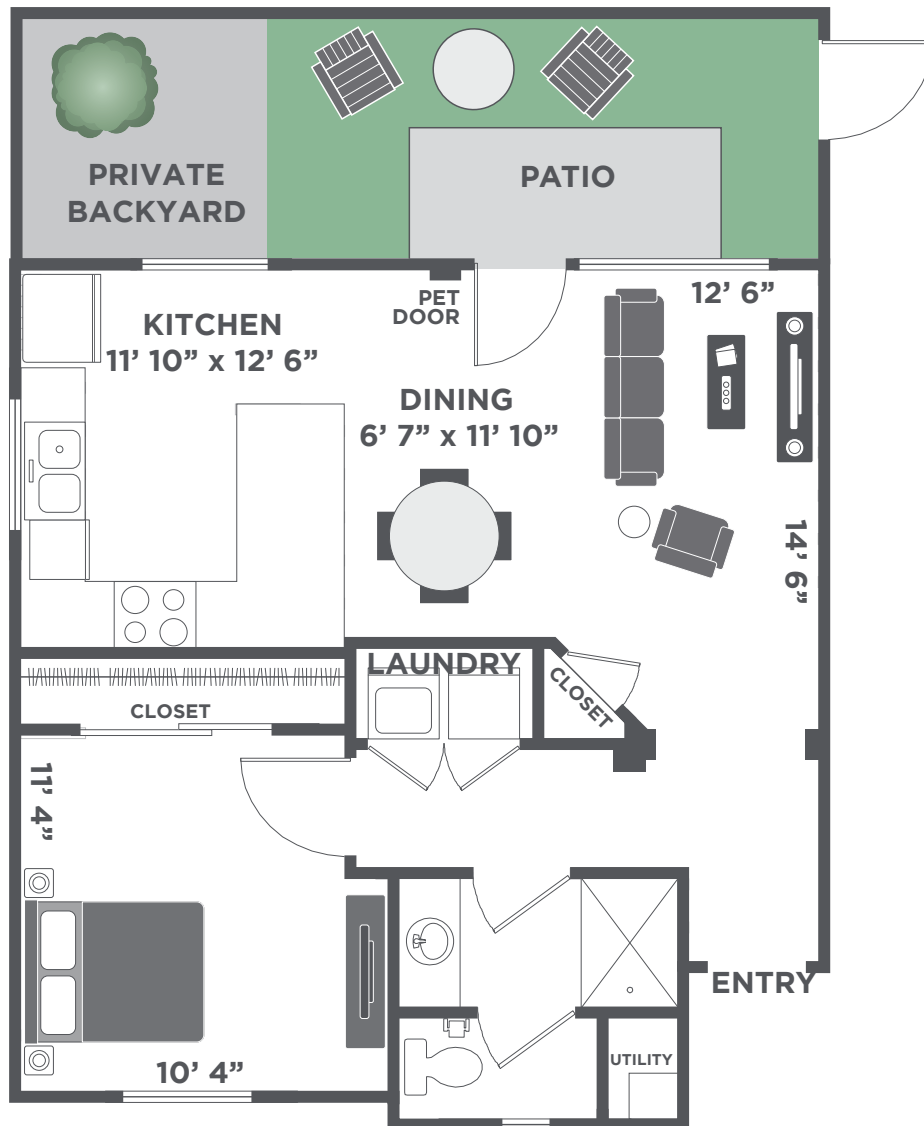

# Seaside

1 BED | 1 BATH | 668 SQ. FT.\*

\*Measurements are approximate and actual square footage may vary.