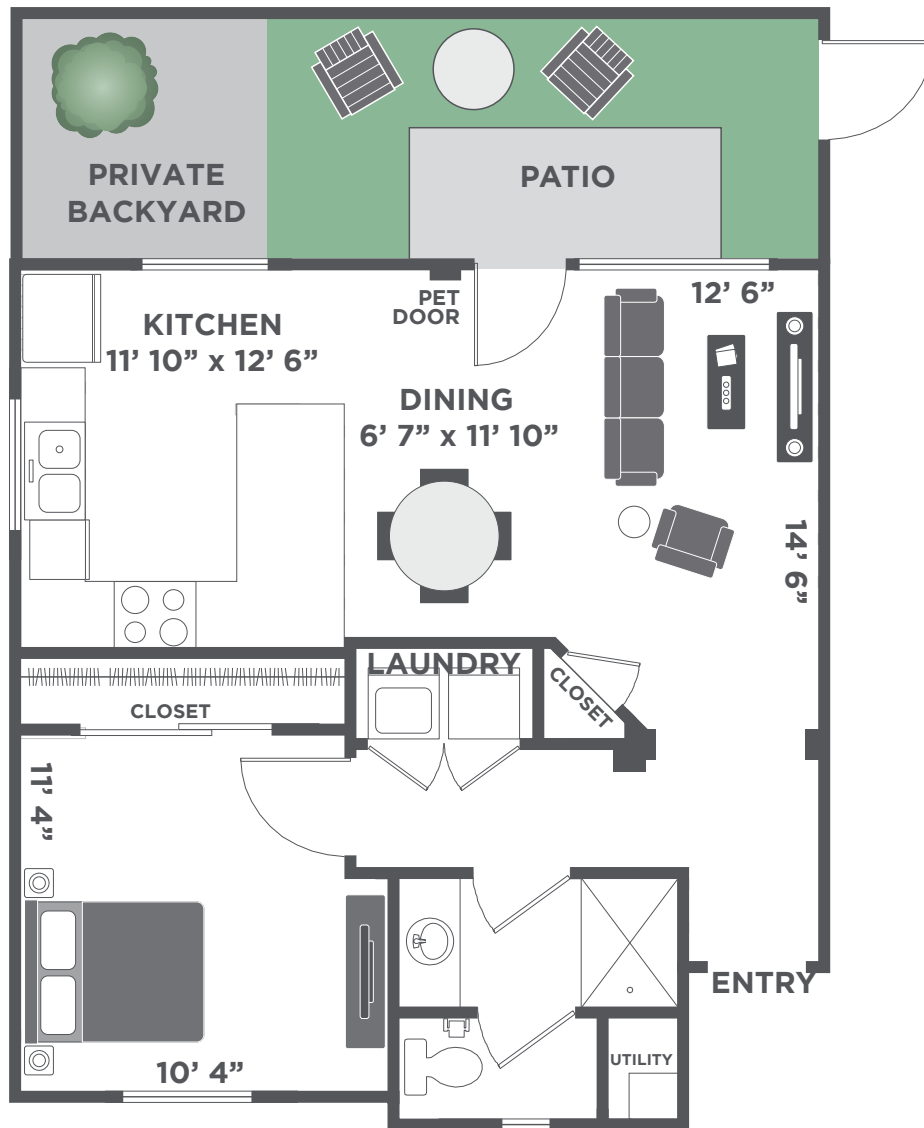

Seaside

1 BED | 1 BATH | 668 SQ. FT.*

*Measurements are approximate and actual square footage may vary.