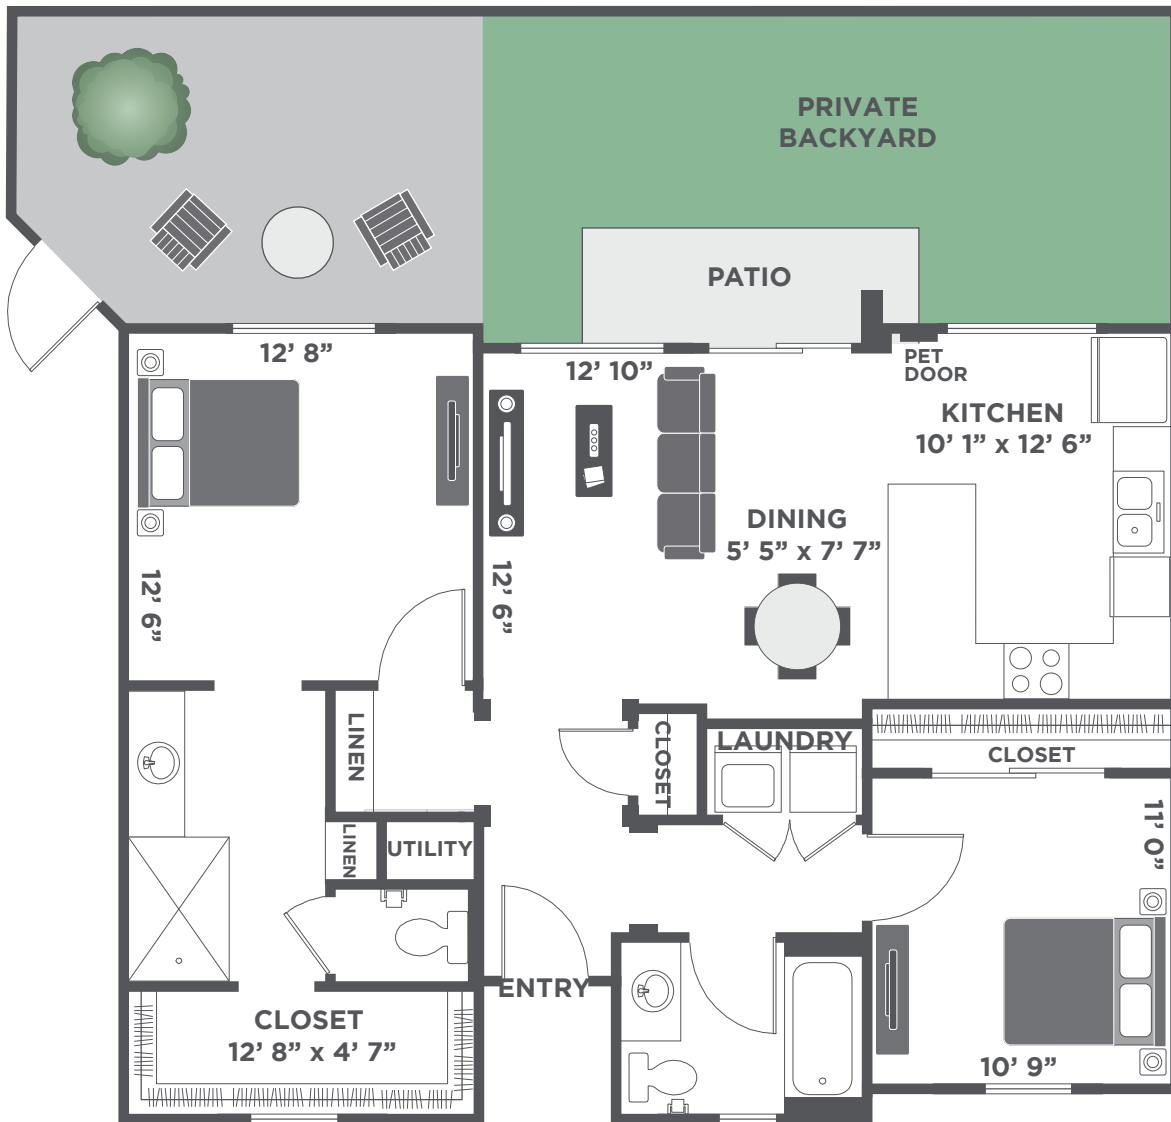

Sunset

2 BEDS | 2 BATHS | 995 SQ. FT.*

*Measurements are approximate and actual square footage may vary.