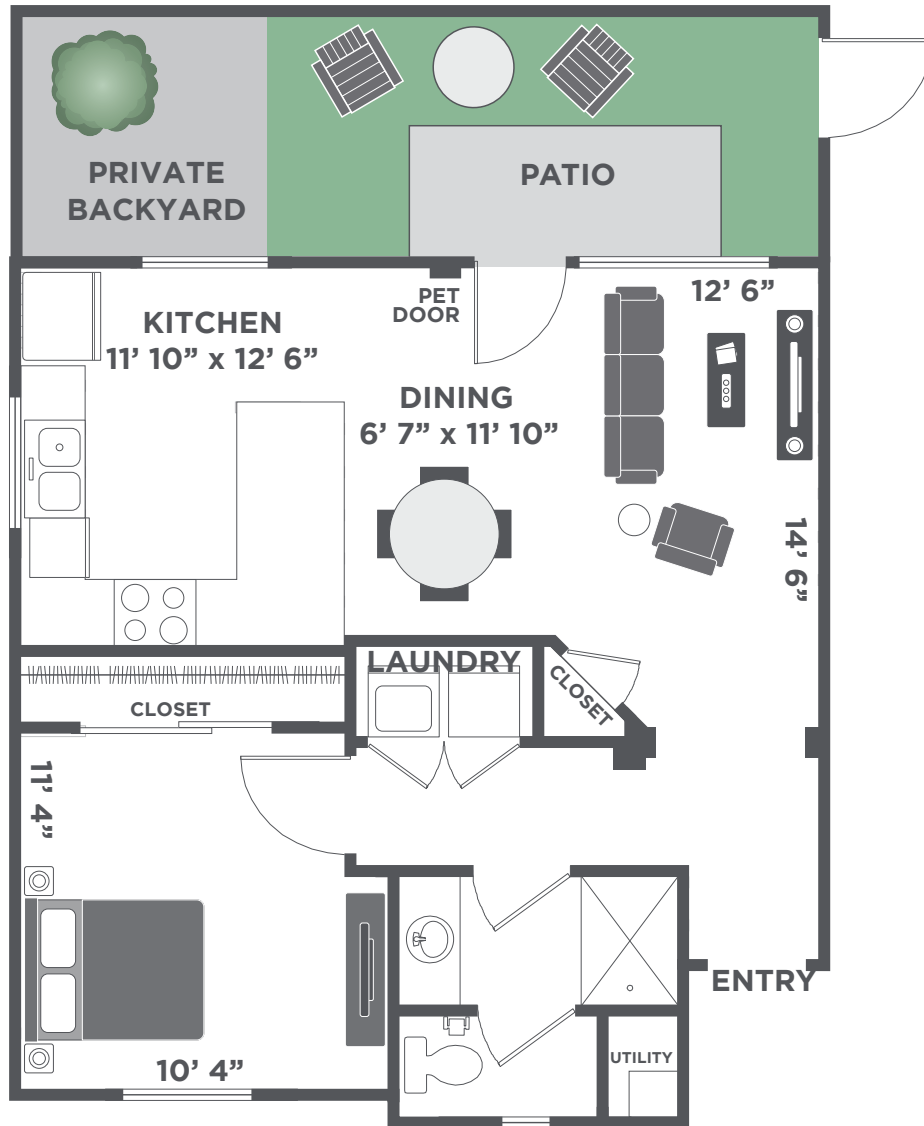

Seaside

1 BED | 1 BATH | 647 SQ. FT.*

*Measurements are approximate and actual square footage may vary.