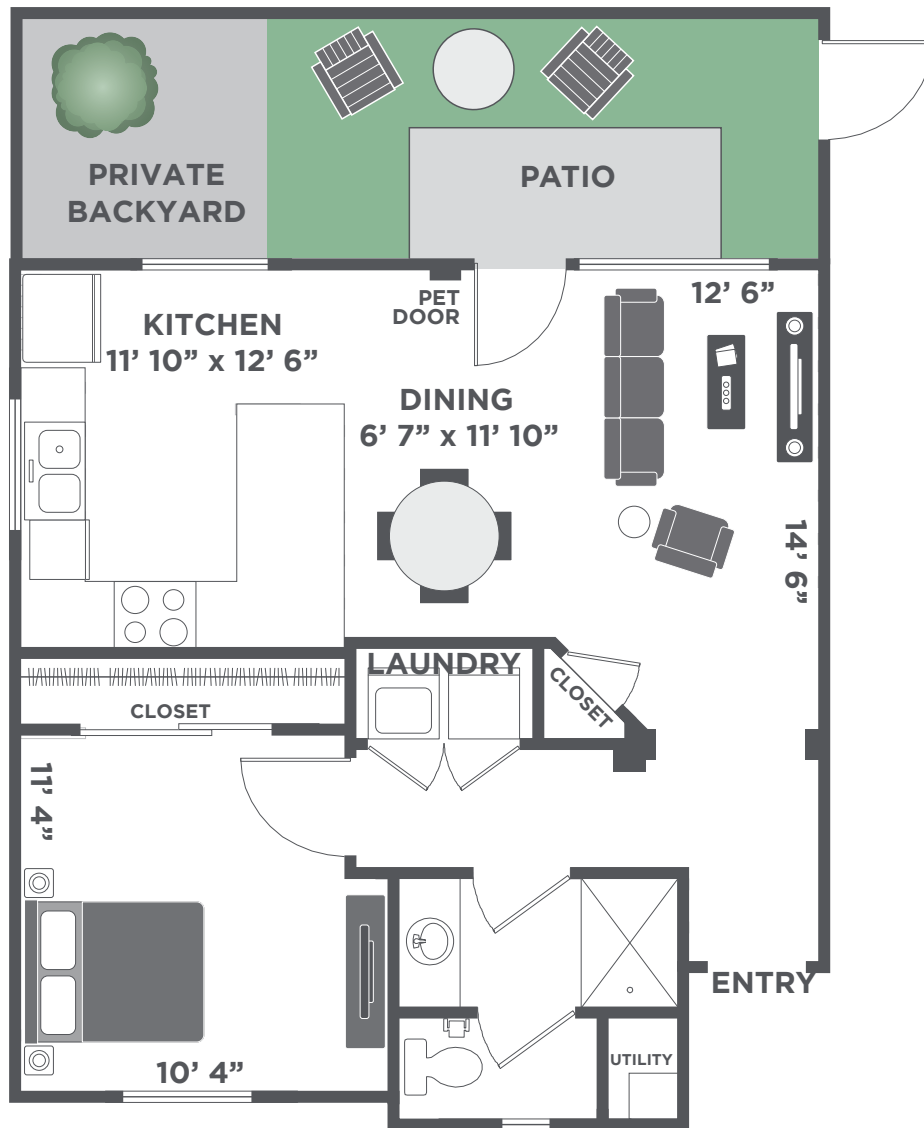

# Seaside

1 BED | 1 BATH | 668 SQ. FT.\*

\*Measurements are approximate and actual square footage may vary.