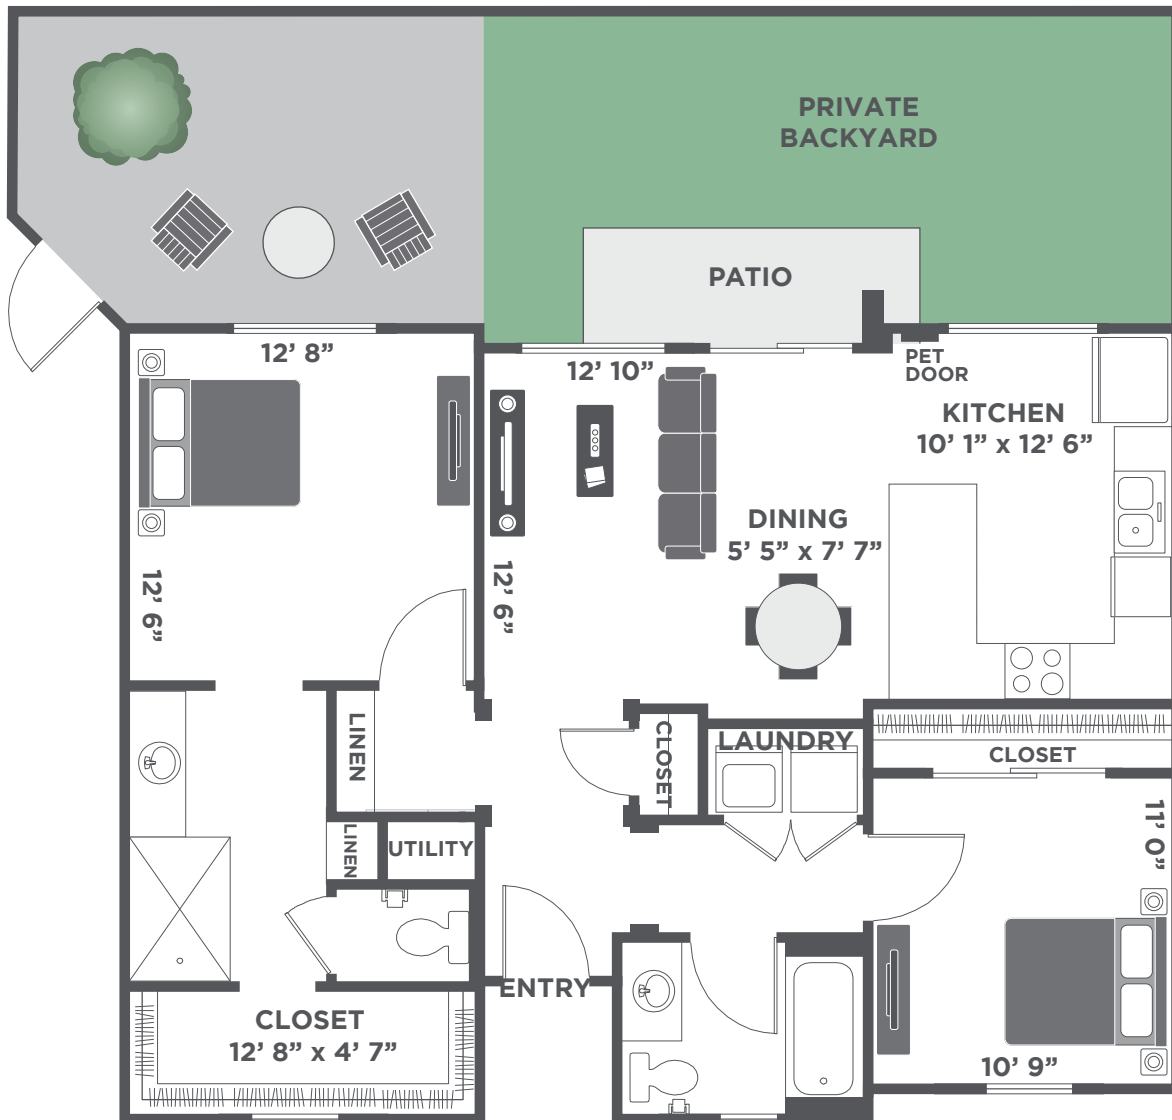

Sunset

2 BEDS | 2 BATHS | 995 SQ. FT.*

*Measurements are approximate and actual square footage may vary.