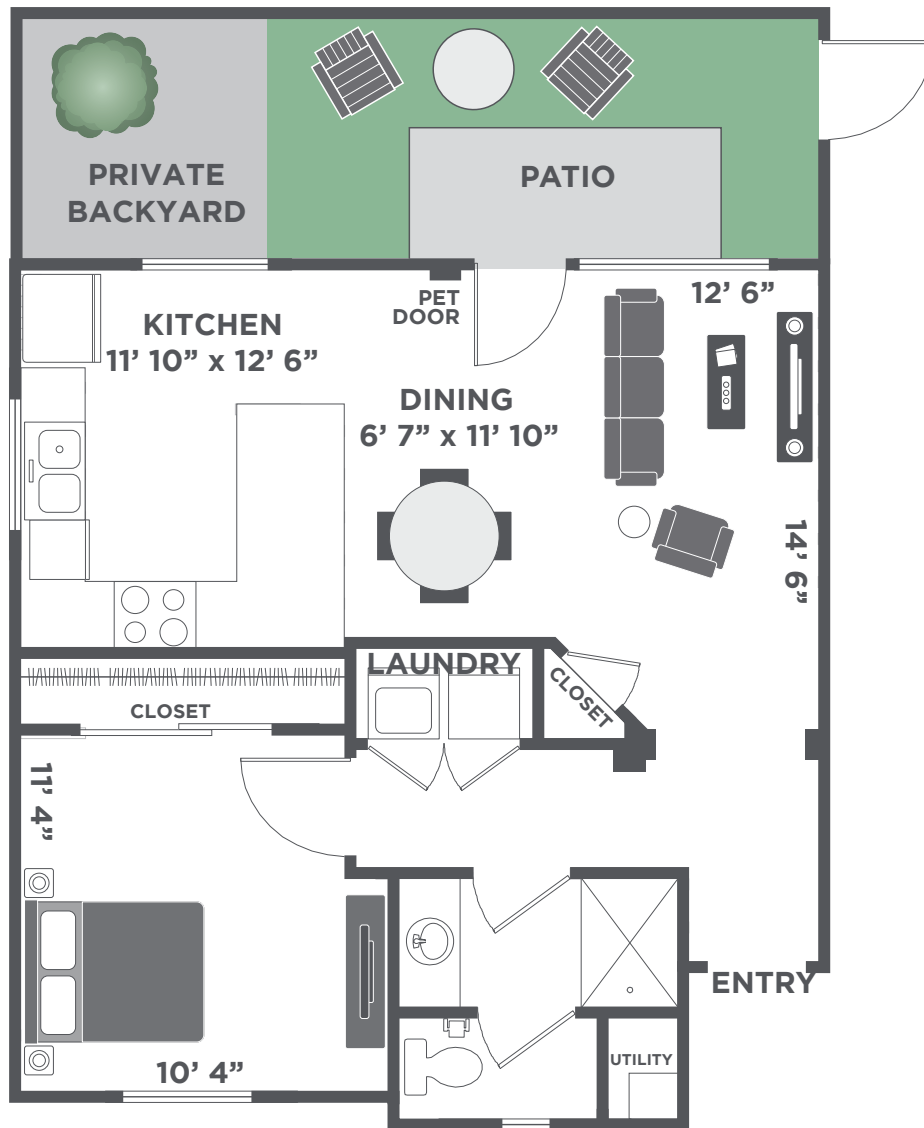

Seaside

1 BED | 1 BATH | 642 SQ. FT.*

*Measurements are approximate and actual square footage may vary.