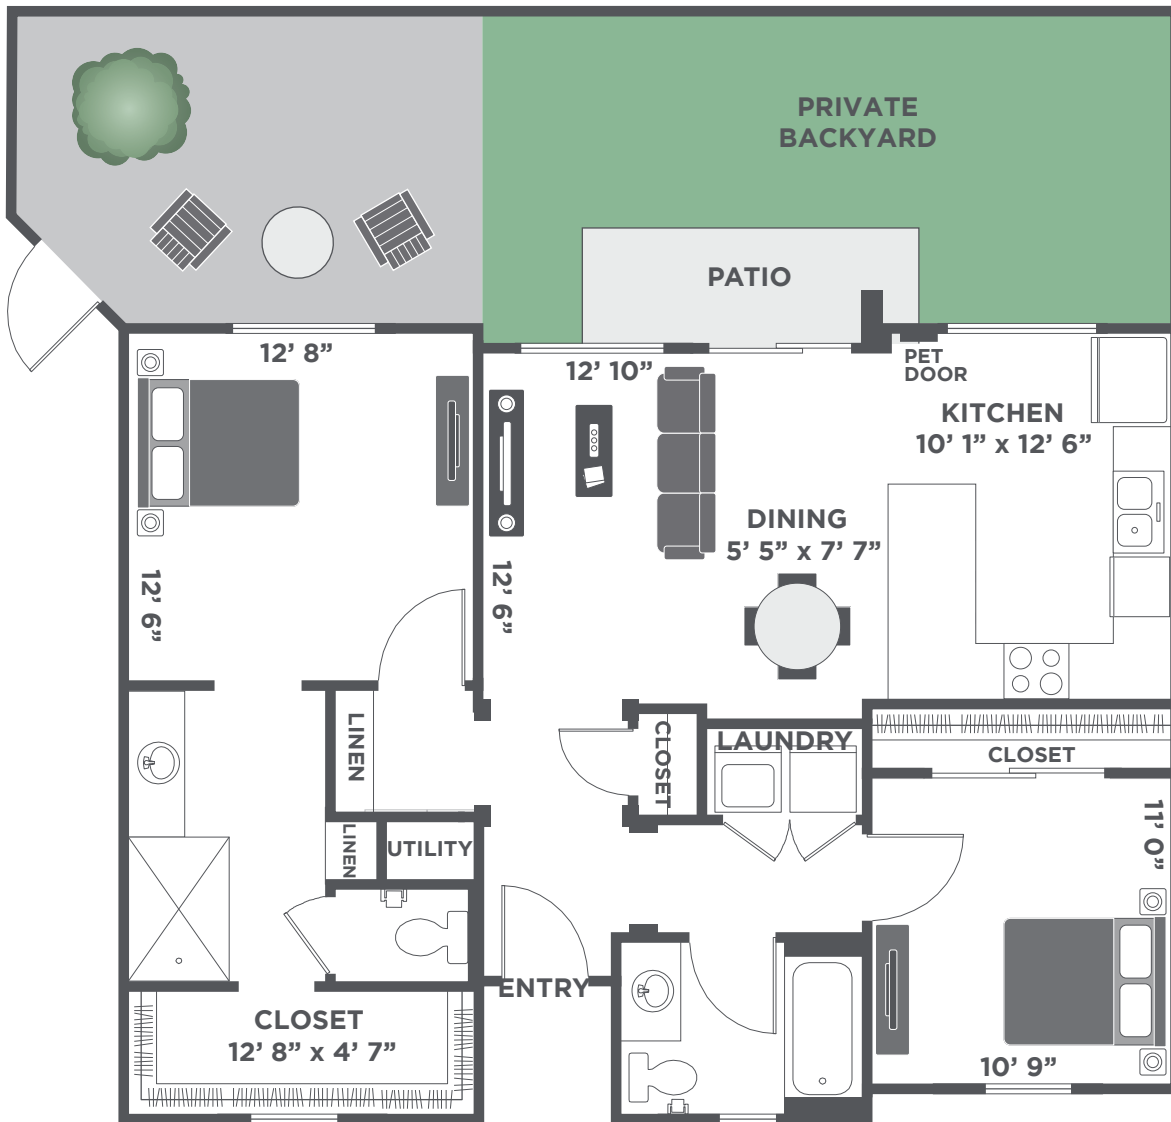

Sunset

2 BEDS | 2 BATHS | 1,022 SQ. FT.*

*Measurements are approximate and actual square footage may vary.