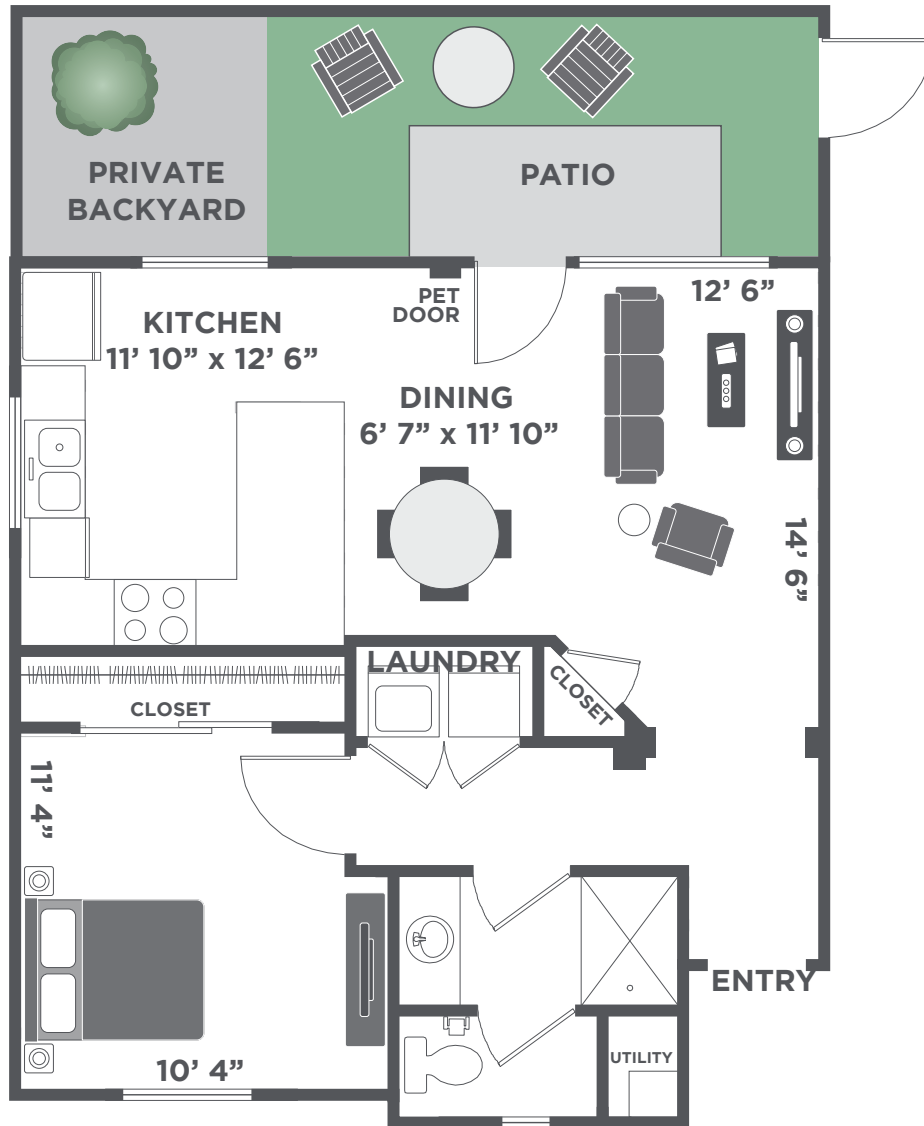

Seaside

1 BED | 1 BATH | 668 SQ. FT.*

*Measurements are approximate and actual square footage may vary.