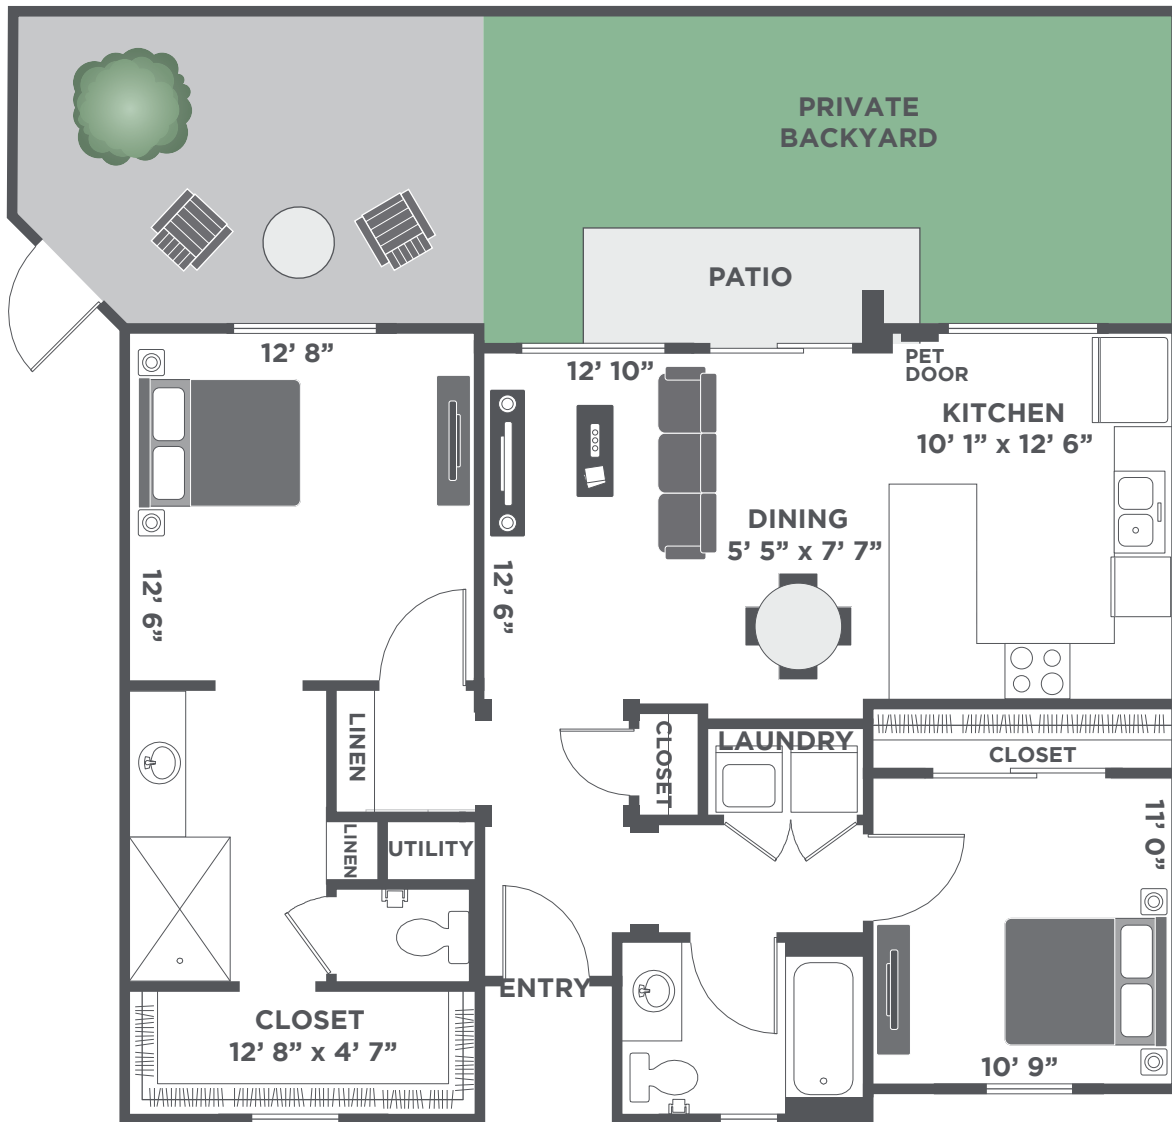

# Sunset

2 BEDS | 2 BATHS | 1,022 SQ. FT.\*

\*Measurements are approximate and actual square footage may vary.